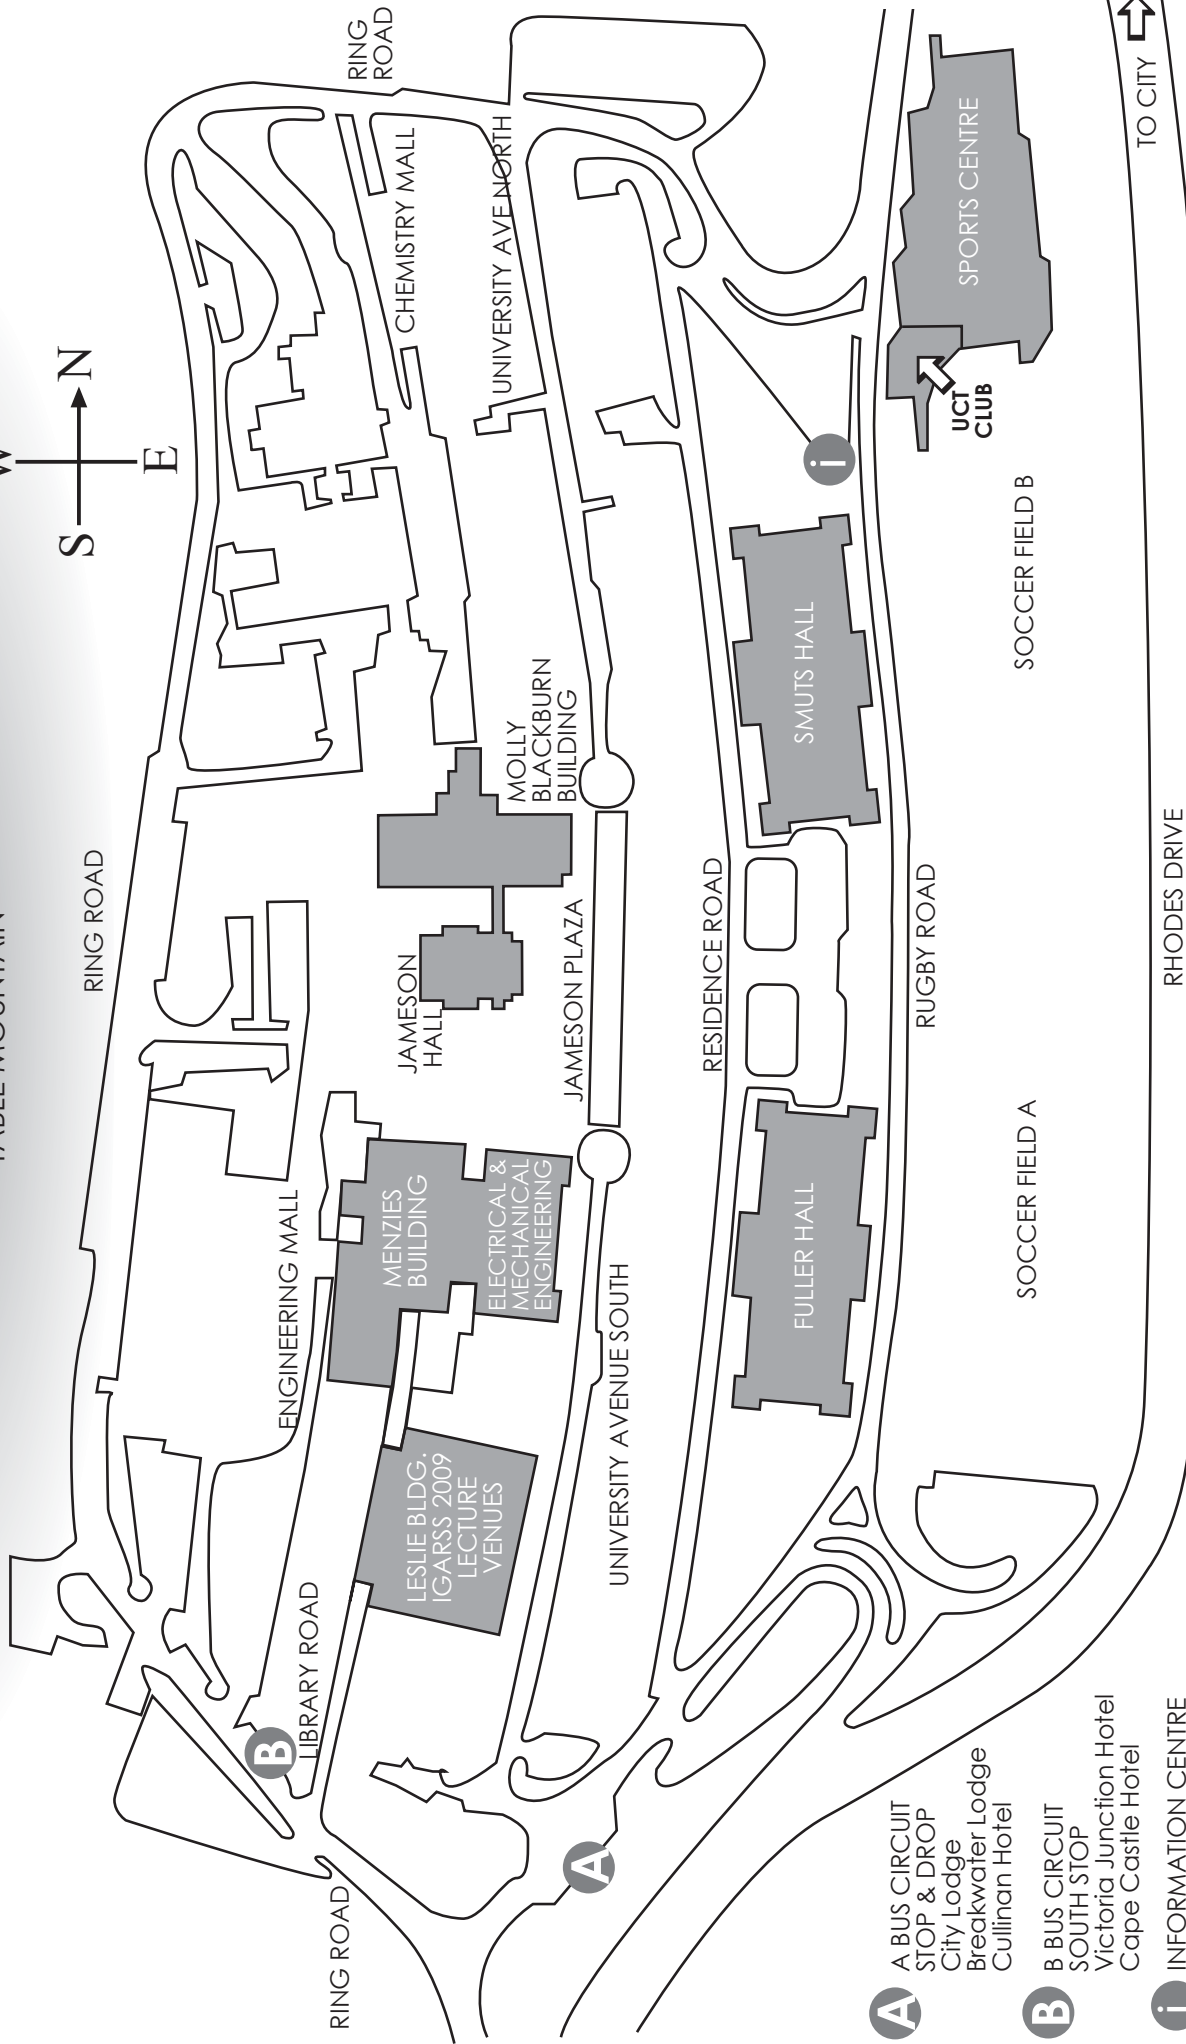

A BUS CIRCUIT

B BUS CIRCUIT

TABLE MOUNTAIN

**A** A BUS CIRCUIT STOP & DROP  
City Lodge  
Breakwater Lodge  
Cullinan Hotel

**B** B BUS CIRCUIT SOUTH STOP  
Victoria Junction Hotel  
Cape Castle Hotel

**i** INFORMATION CENTRE

UNIVERSITY OF CAPE TOWN

LESLIE BUILDING GROUND FLOOR LEVEL 2  
IGARSS 2009 sessions, venues & exhibition

LESLIE BUILDING GROUND FLOOR LEVEL 1  
IGARSS 2009 sessions, venues & exhibition

LESLIE BUILDING UPPER MEZZANINE LEVEL  
IGARSS 2009 sessions, venues & exhibition

LESLIE BUILDING LOWER MEZZANINE LEVEL  
IGARSS 2009 sessions, venues & exhibition

ENGINEERING MALL

MENZIES & EM BUILDINGS Level 3  
IGARSS 2009 sessions, venues & admin.

JAMESON HALL, MOLLY BLACKBURN BUILDING & MARQUEE