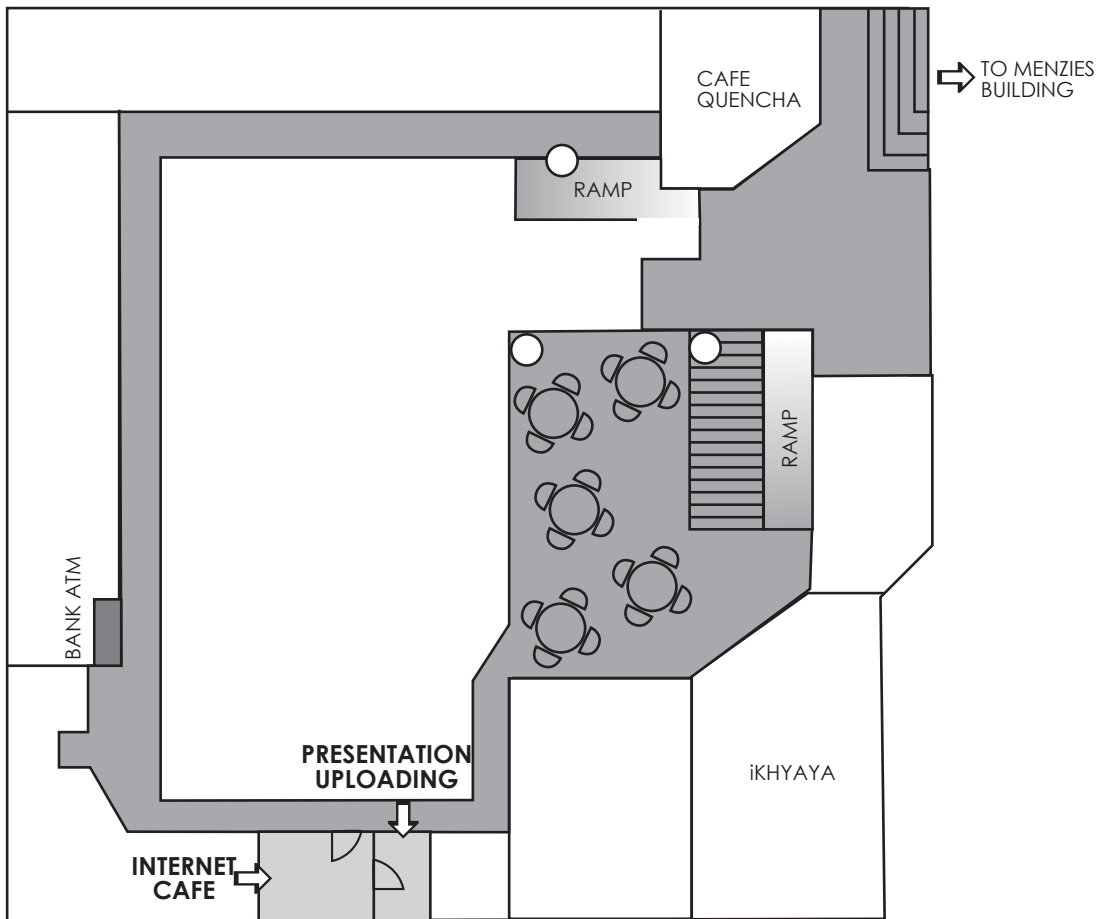

A BUS CIRCUIT

B BUS CIRCUIT

TABLE MOUNTAIN

**A** A BUS CIRCUIT STOP & DROP  
City Lodge  
Breakwater Lodge  
Cullinan Hotel

**B** B BUS CIRCUIT SOUTH STOP  
Victoria Junction Hotel  
Cape Castle Hotel

**i** INFORMATION CENTRE

UNIVERSITY OF CAPE TOWN

LESLIE BUILDING GROUND FLOOR LEVEL 2  
IGARSS 2009 sessions, venues & exhibition

LESLIE BUILDING GROUND FLOOR LEVEL 1  
IGARSS 2009 sessions, venues & exhibition

LESLIE BUILDING UPPER MEZZANINE LEVEL  
IGARSS 2009 sessions, venues & exhibition

LESLIE BUILDING LOWER MEZZANINE LEVEL  
IGARSS 2009 sessions, venues & exhibition

ENGINEERING MALL

MENZIES & EM BUILDINGS Level 3  
IGARSS 2009 sessions, venues & admin.

JAMESON HALL, MOLLY BLACKBURN BUILDING & MARQUEE