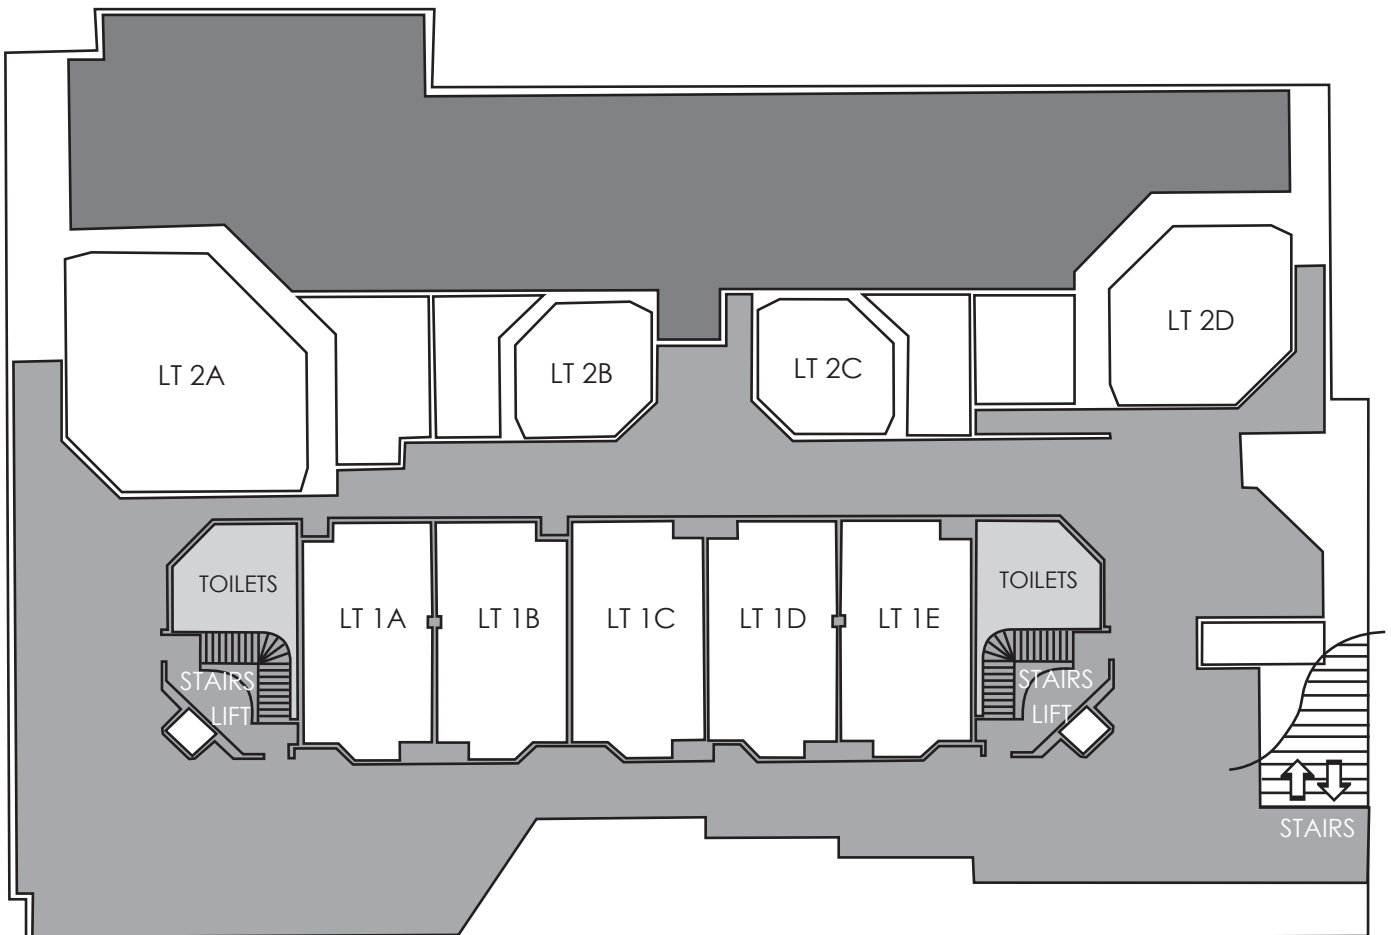

A BUS CIRCUIT

B BUS CIRCUIT

TABLE MOUNTAIN

**A** A BUS CIRCUIT STOP & DROP  
City Lodge  
Breakwater Lodge  
Cullinan Hotel

**B** B BUS CIRCUIT SOUTH STOP  
Victoria Junction Hotel  
Cape Castle Hotel

**i** INFORMATION CENTRE

UNIVERSITY OF CAPE TOWN

LESLIE BUILDING GROUND FLOOR LEVEL 2  
IGARSS 2009 sessions, venues & exhibition

LESLIE BUILDING GROUND FLOOR LEVEL 1  
IGARSS 2009 sessions, venues & exhibition

LESLIE BUILDING UPPER MEZZANINE LEVEL  
IGARSS 2009 sessions, venues & exhibition

LESLIE BUILDING LOWER MEZZANINE LEVEL  
IGARSS 2009 sessions, venues & exhibition

ENGINEERING MALL

MENZIES & EM BUILDINGS Level 3  
IGARSS 2009 sessions, venues & admin.

JAMESON HALL, MOLLY BLACKBURN BUILDING & MARQUEE