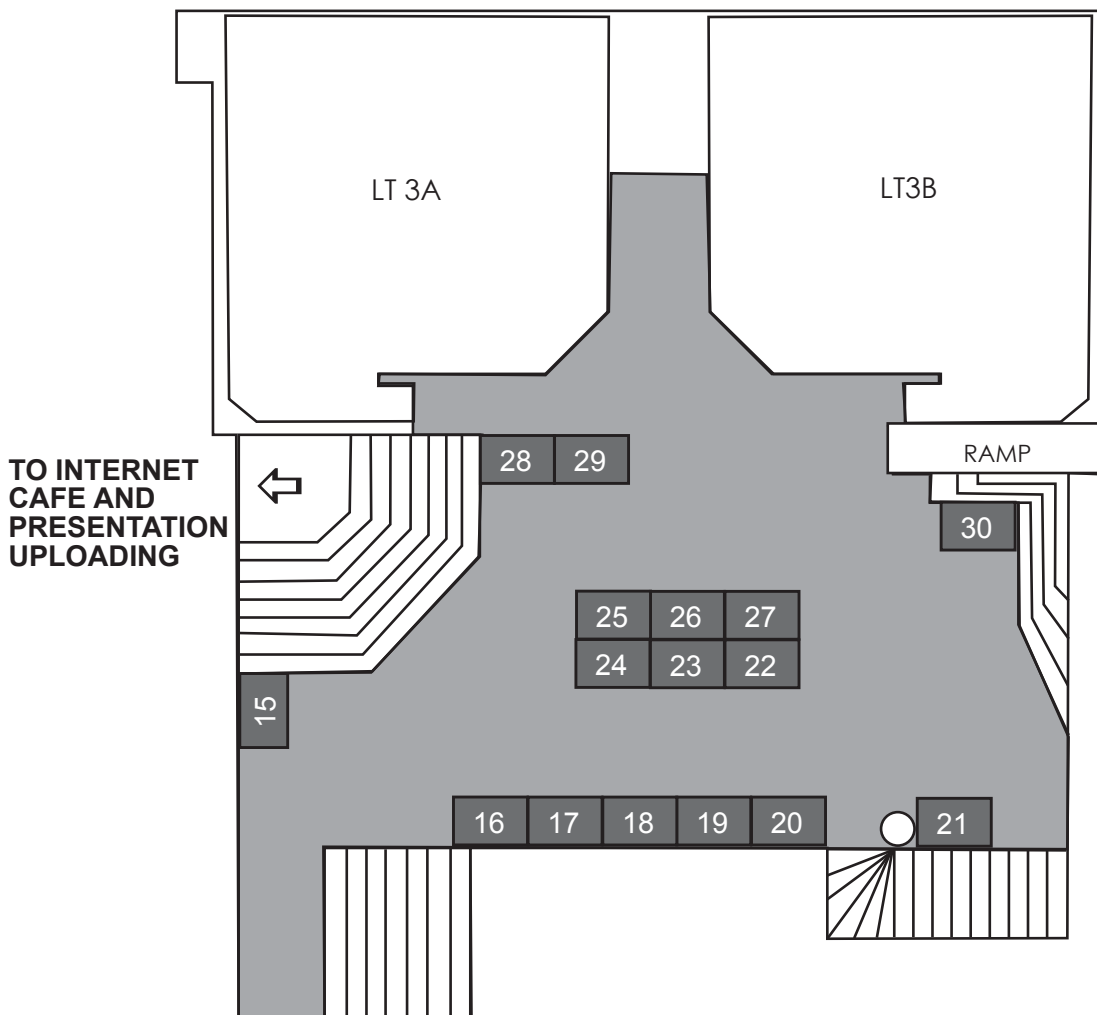

A BUS CIRCUIT

B BUS CIRCUIT

TABLE MOUNTAIN

**A** A BUS CIRCUIT STOP & DROP  
City Lodge  
Breakwater Lodge  
Cullinan Hotel

**B** B BUS CIRCUIT SOUTH STOP  
Victoria Junction Hotel  
Cape Castle Hotel

**i** INFORMATION CENTRE

UNIVERSITY OF CAPE TOWN

LESLIE BUILDING GROUND FLOOR LEVEL 2  
IGARSS 2009 sessions, venues & exhibition

LESLIE BUILDING GROUND FLOOR LEVEL 1  
IGARSS 2009 sessions, venues & exhibition

LESLIE BUILDING UPPER MEZZANINE LEVEL  
IGARSS 2009 sessions, venues & exhibition

LESLIE BUILDING LOWER MEZZANINE LEVEL  
IGARSS 2009 sessions, venues & exhibition

ENGINEERING MALL

MENZIES & EM BUILDINGS Level 3  
IGARSS 2009 sessions, venues & admin.

JAMESON HALL, MOLLY BLACKBURN BUILDING & MARQUEE