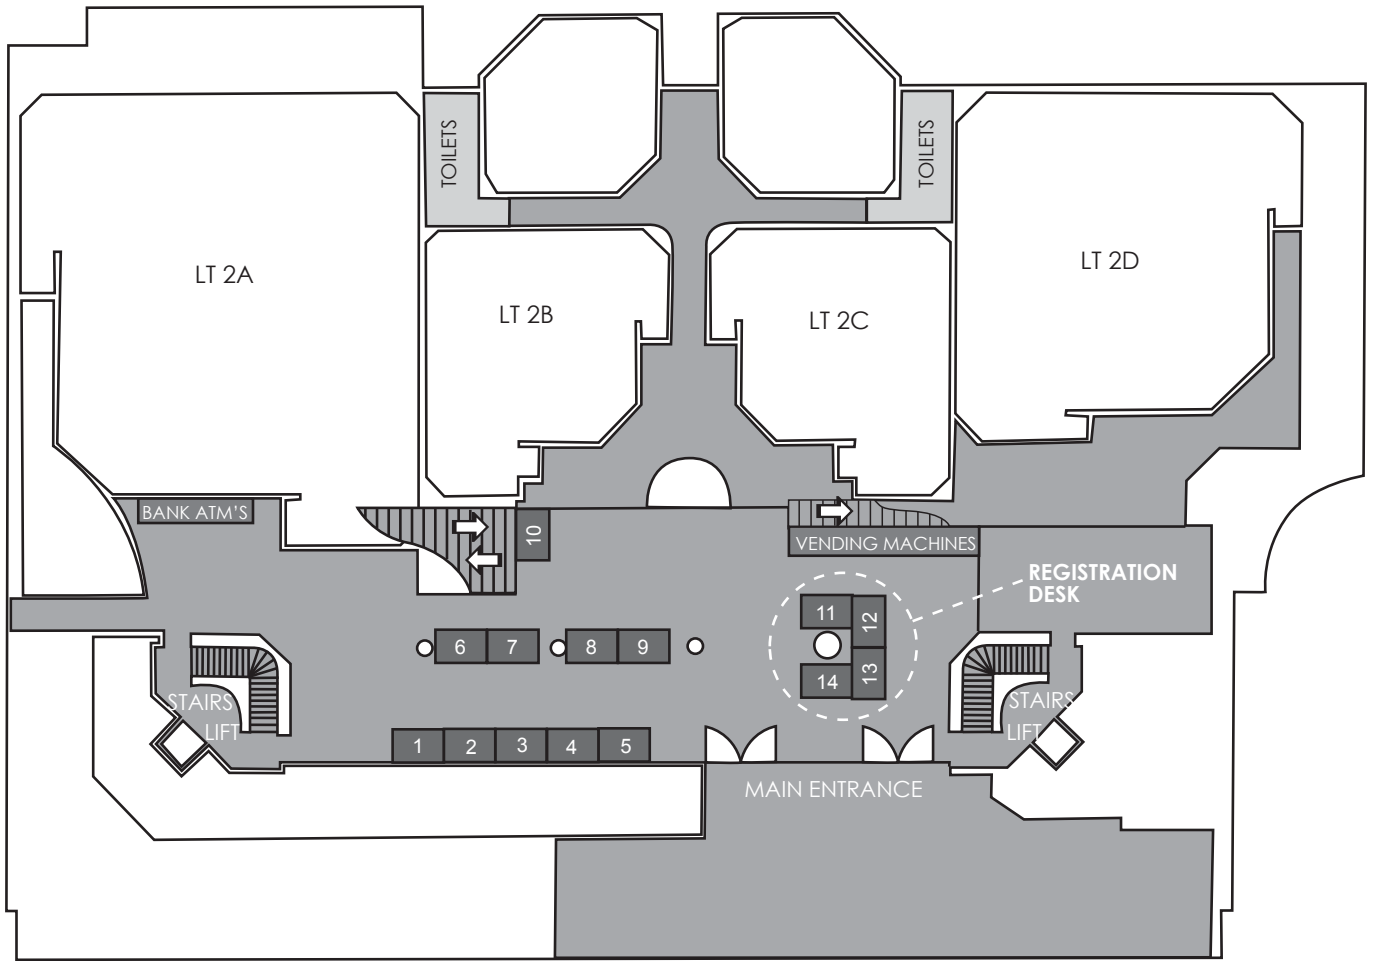

A BUS CIRCUIT

B BUS CIRCUIT

TABLE MOUNTAIN

**A** A BUS CIRCUIT STOP & DROP  
City Lodge  
Breakwater Lodge  
Cullinan Hotel

**B** B BUS CIRCUIT SOUTH STOP  
Victoria Junction Hotel  
Cape Castle Hotel

**i** INFORMATION CENTRE

UNIVERSITY OF CAPE TOWN

LESLIE BUILDING GROUND FLOOR LEVEL 2  
IGARSS 2009 sessions, venues & exhibition

LESLIE BUILDING GROUND FLOOR LEVEL 1  
IGARSS 2009 sessions, venues & exhibition

LESLIE BUILDING UPPER MEZZANINE LEVEL  
IGARSS 2009 sessions, venues & exhibition

LESLIE BUILDING LOWER MEZZANINE LEVEL  
IGARSS 2009 sessions, venues & exhibition

ENGINEERING MALL

MENZIES & EM BUILDINGS Level 3  
IGARSS 2009 sessions, venues & admin.

JAMESON HALL, MOLLY BLACKBURN BUILDING & MARQUEE