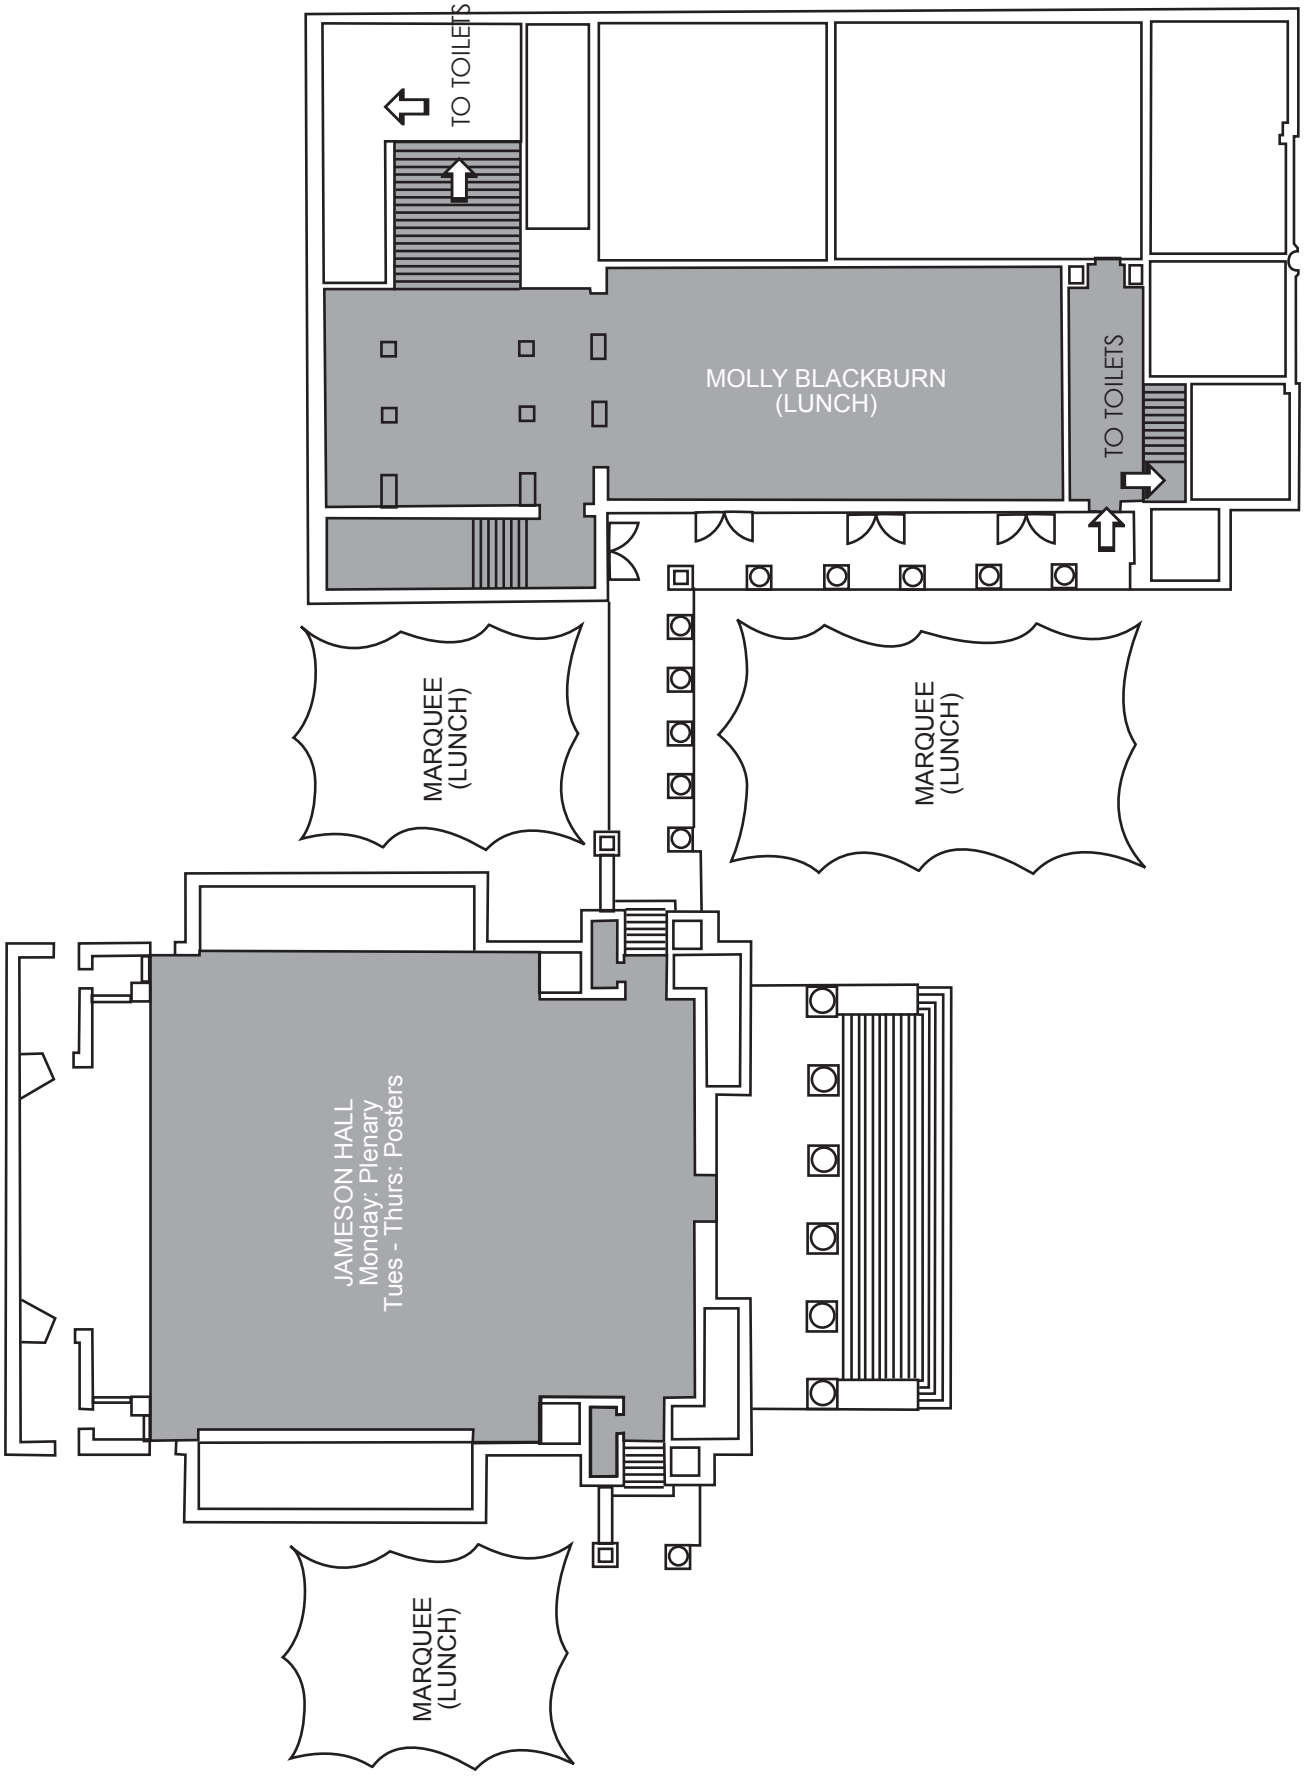

A BUS CIRCUIT

B BUS CIRCUIT

TABLE MOUNTAIN

**A** A BUS CIRCUIT STOP & DROP  
City Lodge  
Breakwater Lodge  
Cullinan Hotel

**B** B BUS CIRCUIT SOUTH STOP  
Victoria Junction Hotel  
Cape Castle Hotel

**i** INFORMATION CENTRE

UNIVERSITY OF CAPE TOWN

LESLIE BUILDING GROUND FLOOR LEVEL 2  
IGARSS 2009 sessions, venues & exhibition

LESLIE BUILDING GROUND FLOOR LEVEL 1  
IGARSS 2009 sessions, venues & exhibition

LESLIE BUILDING UPPER MEZZANINE LEVEL  
IGARSS 2009 sessions, venues & exhibition

LESLIE BUILDING LOWER MEZZANINE LEVEL  
IGARSS 2009 sessions, venues & exhibition

ENGINEERING MALL

MENZIES & EM BUILDINGS Level 3  
IGARSS 2009 sessions, venues & admin.

JAMESON HALL, MOLLY BLACKBURN BUILDING & MARQUEE