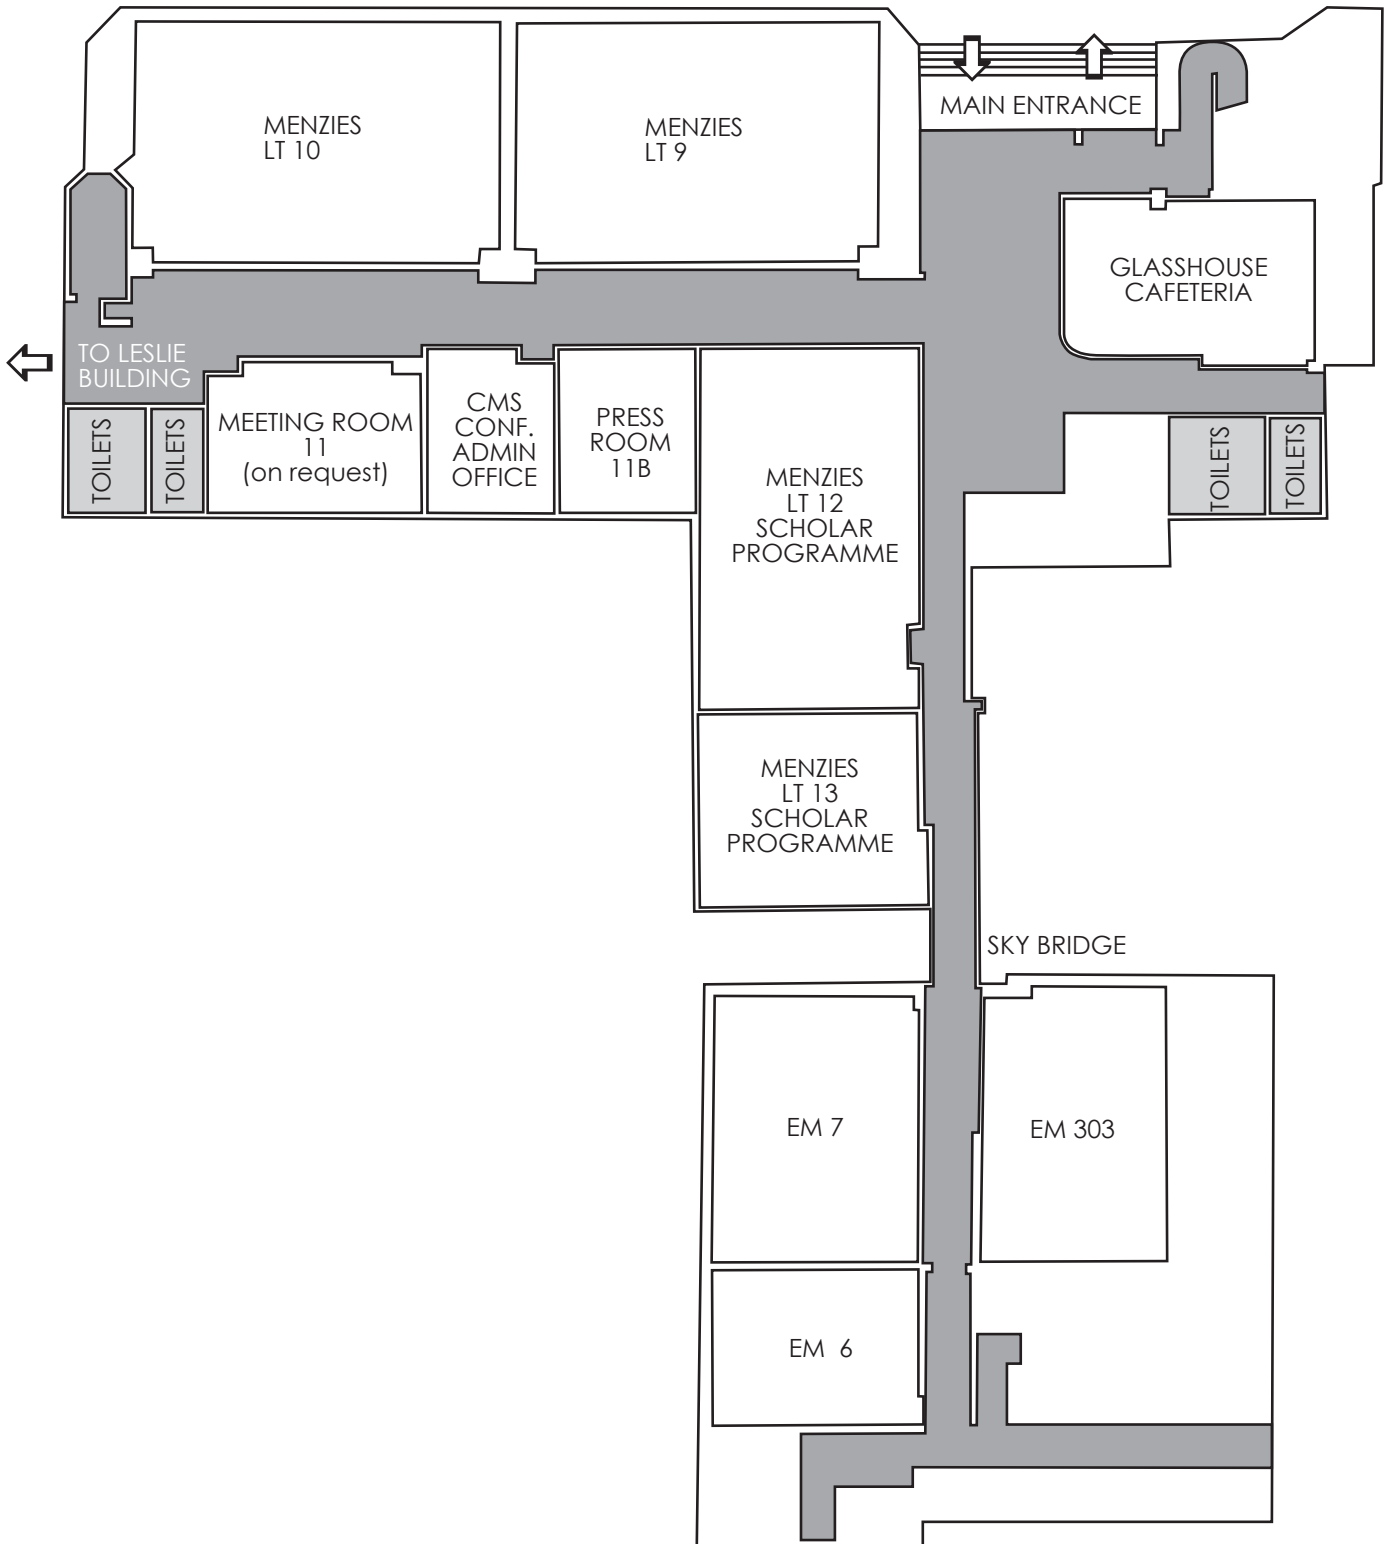

A BUS CIRCUIT

B BUS CIRCUIT

TABLE MOUNTAIN

**A** A BUS CIRCUIT STOP & DROP  
City Lodge  
Breakwater Lodge  
Cullinan Hotel

**B** B BUS CIRCUIT SOUTH STOP  
Victoria Junction Hotel  
Cape Castle Hotel

**i** INFORMATION CENTRE

UNIVERSITY OF CAPE TOWN

LESLIE BUILDING GROUND FLOOR LEVEL 2  
IGARSS 2009 sessions, venues & exhibition

LESLIE BUILDING GROUND FLOOR LEVEL 1  
IGARSS 2009 sessions, venues & exhibition

LESLIE BUILDING UPPER MEZZANINE LEVEL  
IGARSS 2009 sessions, venues & exhibition

LESLIE BUILDING LOWER MEZZANINE LEVEL  
IGARSS 2009 sessions, venues & exhibition

ENGINEERING MALL

MENZIES & EM BUILDINGS Level 3  
IGARSS 2009 sessions, venues & admin.

JAMESON HALL, MOLLY BLACKBURN BUILDING & MARQUEE